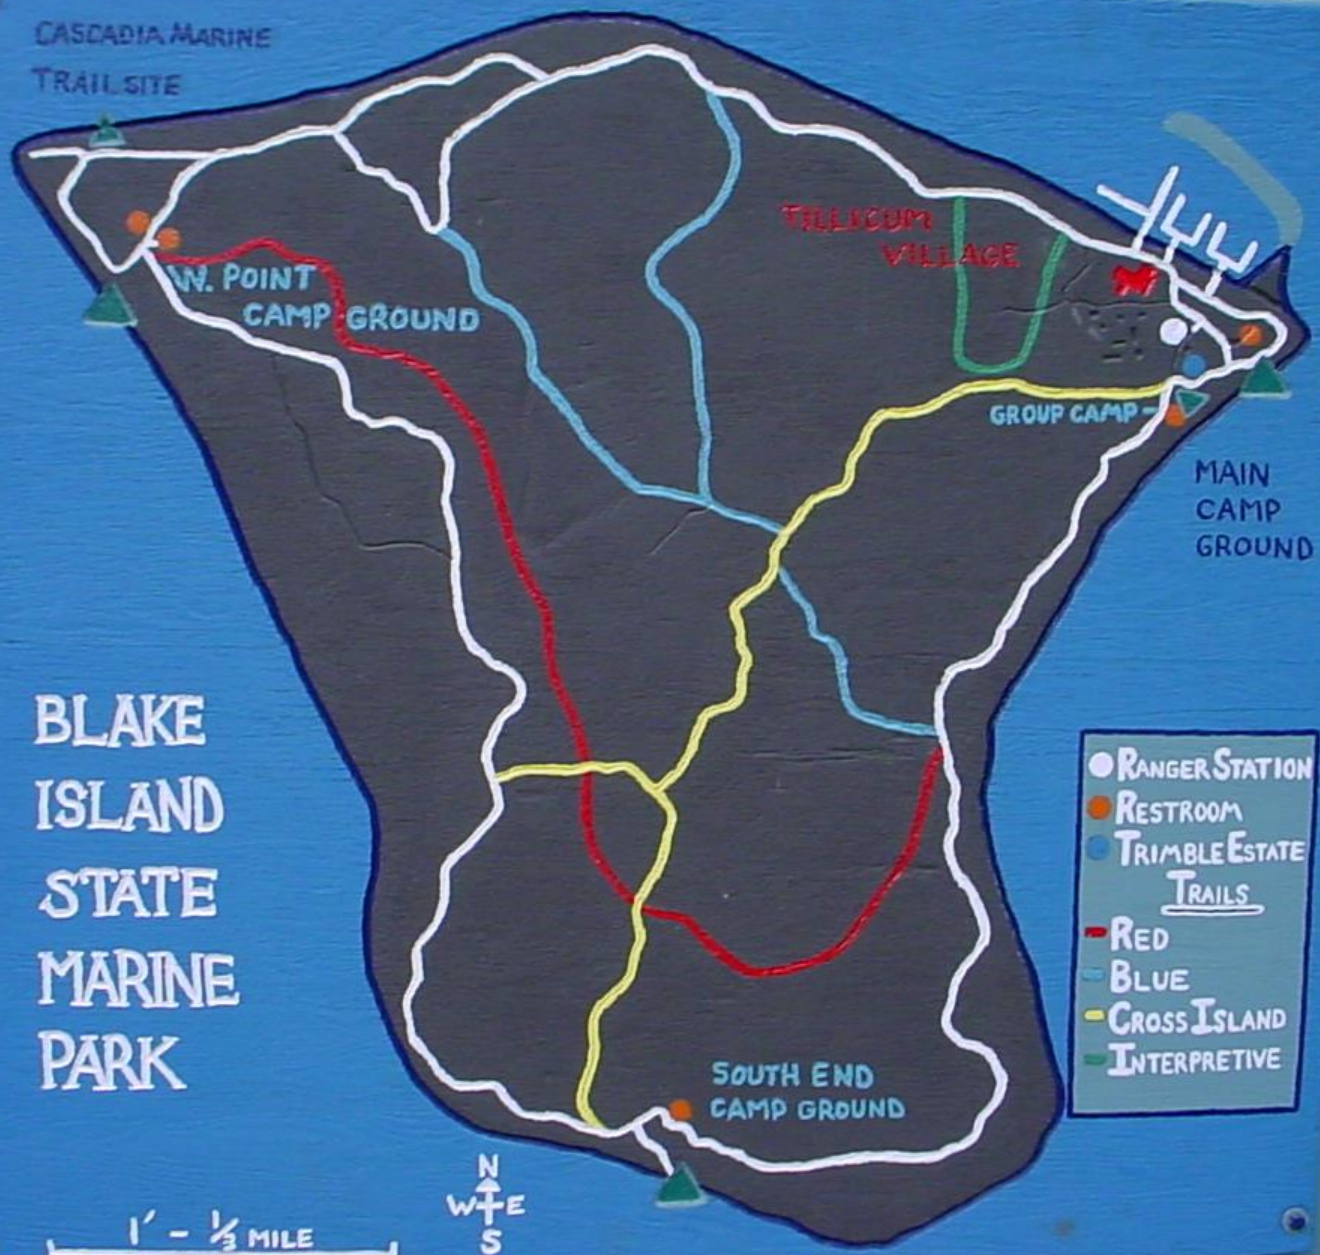

CASCADIA MARINE
TRAIL SITE

W. POINT
CAMP GROUND

THURGOOD
VILLAGE

GROUP CAMP

MAIN
CAMP
GROUND

BLAKE
ISLAND
STATE
MARINE
PARK

SOUTH END
CAMP GROUND

- RANGER STATION
- RESTROOM
- TRIMBLE ESTATE TRAILS
- RED
- BLUE
- CROSS ISLAND
- INTERPRETIVE

1' - 1/3 MILE

N
W E
S

CASCADIA MARINE
TRAIL SITE

BLAKE
ISLAND
STATE
MARINE
PARK

- RANGER STATION
- RESTROOM
- TRIMBLE ESTATE TRAILS
- RED
- BLUE
- CROSS ISLAND
- INTERPRETIVE

1 - 1/3 MILE

MAY 29 2007

MAY 29 2007