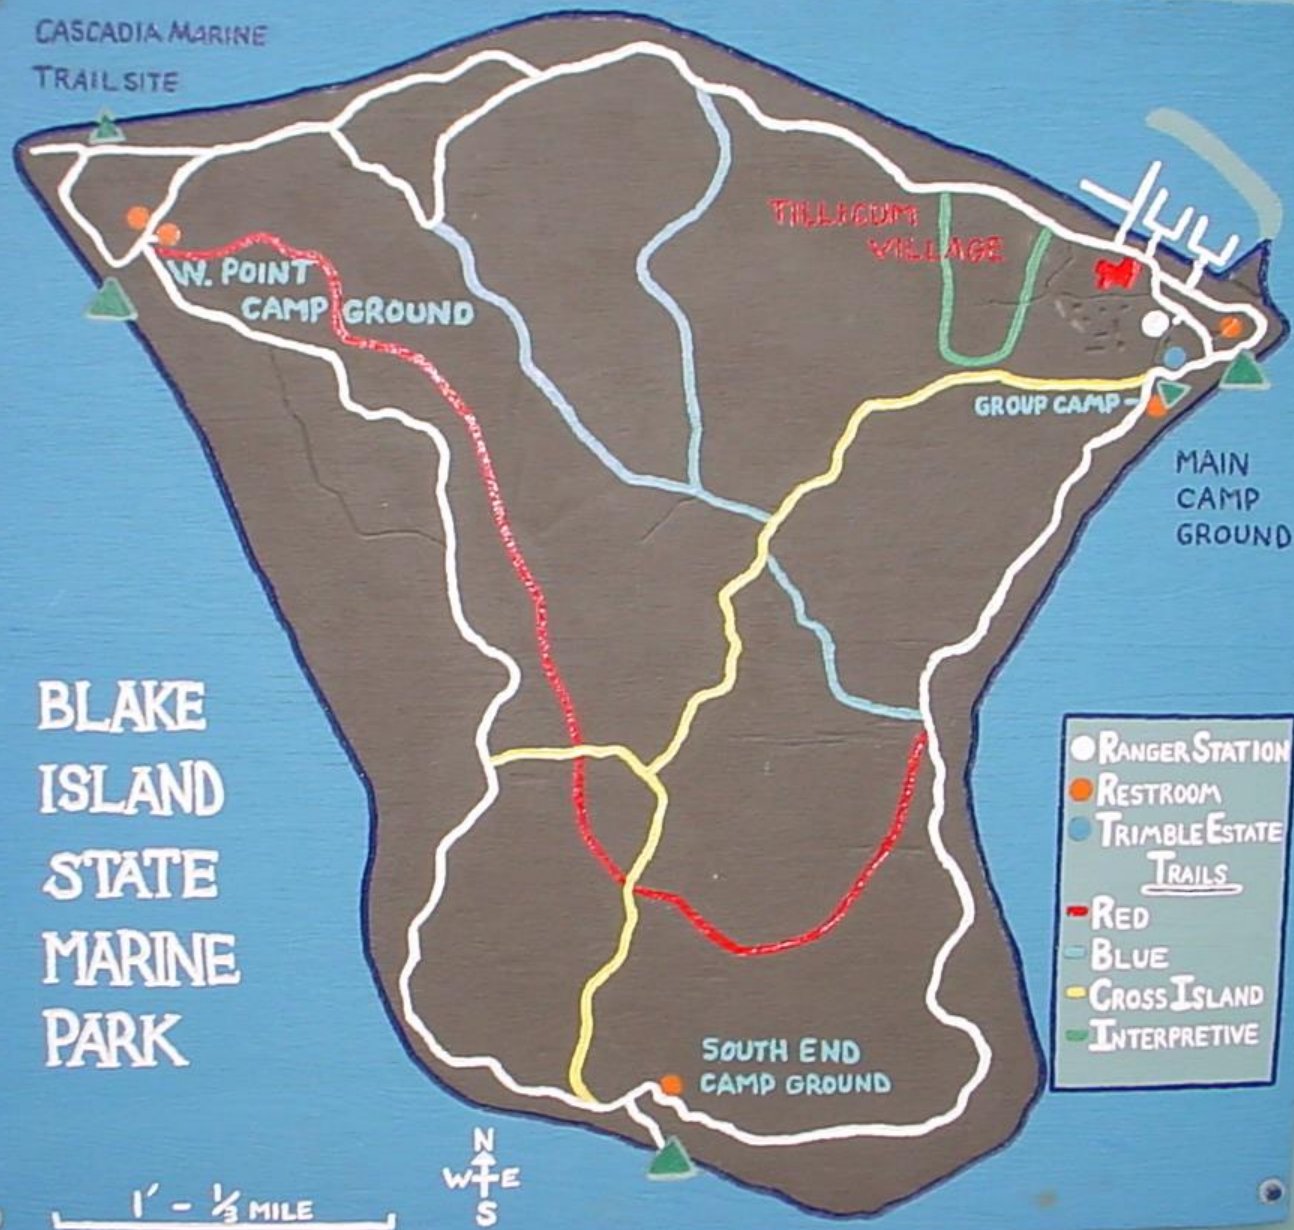

CASCADIA MARINE
TRAIL SITE

W. POINT
CAMP GROUND

THURGOOD
VILLAGE

GROUP CAMP

MAIN
CAMP
GROUND

BLAKE
ISLAND
STATE
MARINE
PARK

SOUTH END
CAMP GROUND

- RANGER STATION
- RESTROOM
- TRIMBLE ESTATE TRAILS
- RED
- BLUE
- CROSS ISLAND
- INTERPRETIVE

1' - 1/3 MILE

N
W E
S

CASCADIA MARINE
TRAIL SITE

BLAKE
ISLAND
STATE
MARINE
PARK

- RANGER STATION
- RESTROOM
- TRIMBLE ESTATE TRAILS
- RED
- BLUE
- CROSS ISLAND
- INTERPRETIVE

1 - 1/3 MILE

MAY 29 2007

MAY 29 2007