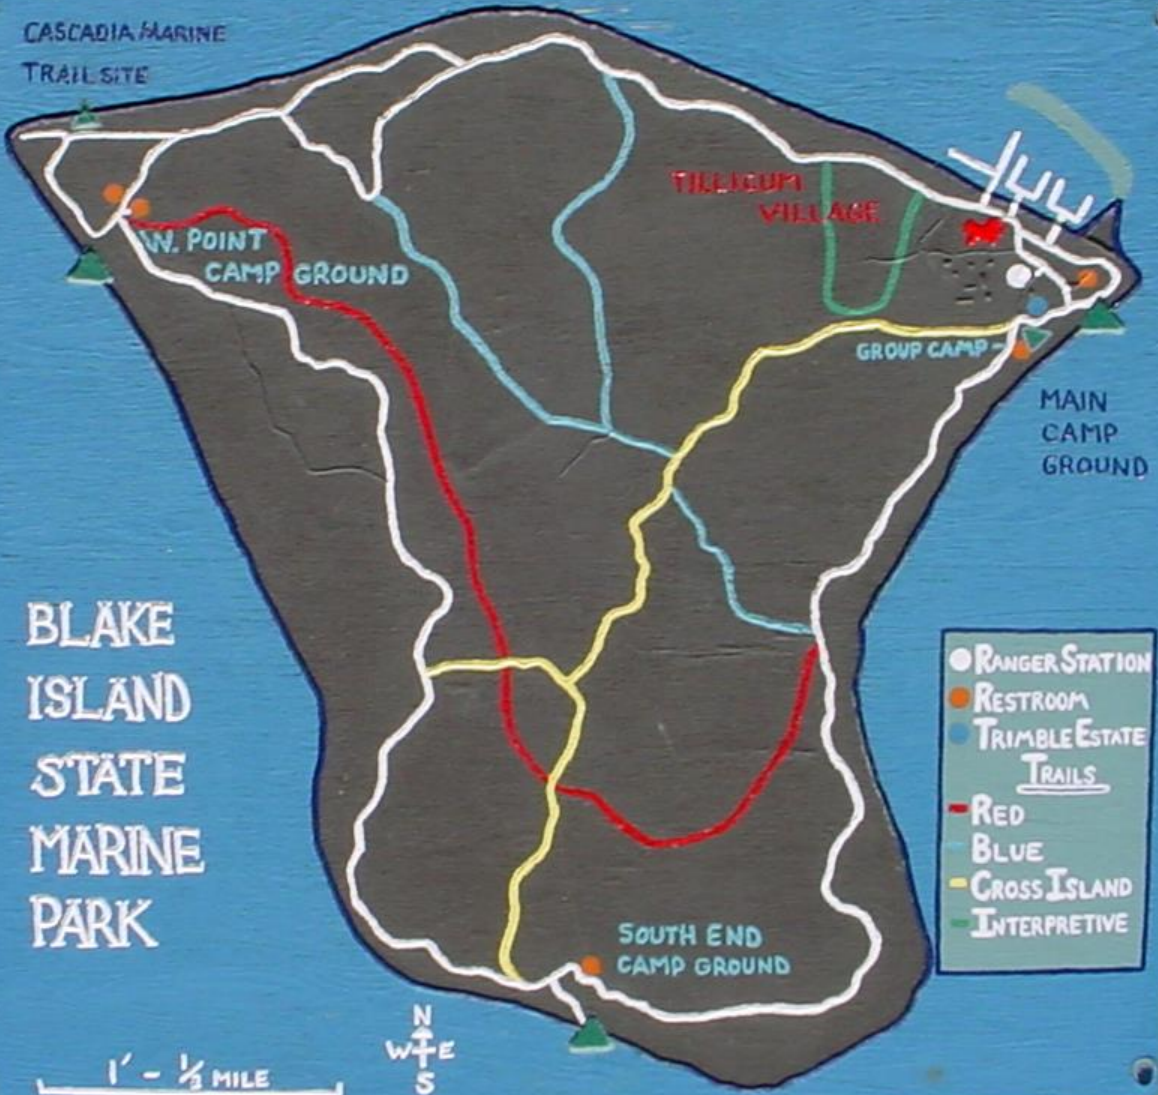

MAY 29 2007

MAY 29 2007

MAY 29 2007

MAY 29 2007

MAY 29 2007

MAY 29 2007

MAY 29 2007

BLAKE
ISLAND
STATE
MARINE
PARK

MAY 29 2007

CASCADIA MARINE
TRAIL SITE

BLAKE
ISLAND
STATE
MARINE
PARK

- RANGER STATION
- RESTROOM
- TRIMBLE ESTATE TRAILS
- RED
- BLUE
- CROSS ISLAND
- INTERPRETIVE

1 - 1/2 MILE

N
W E
S

MAY 29 2007

MAY 29 2007