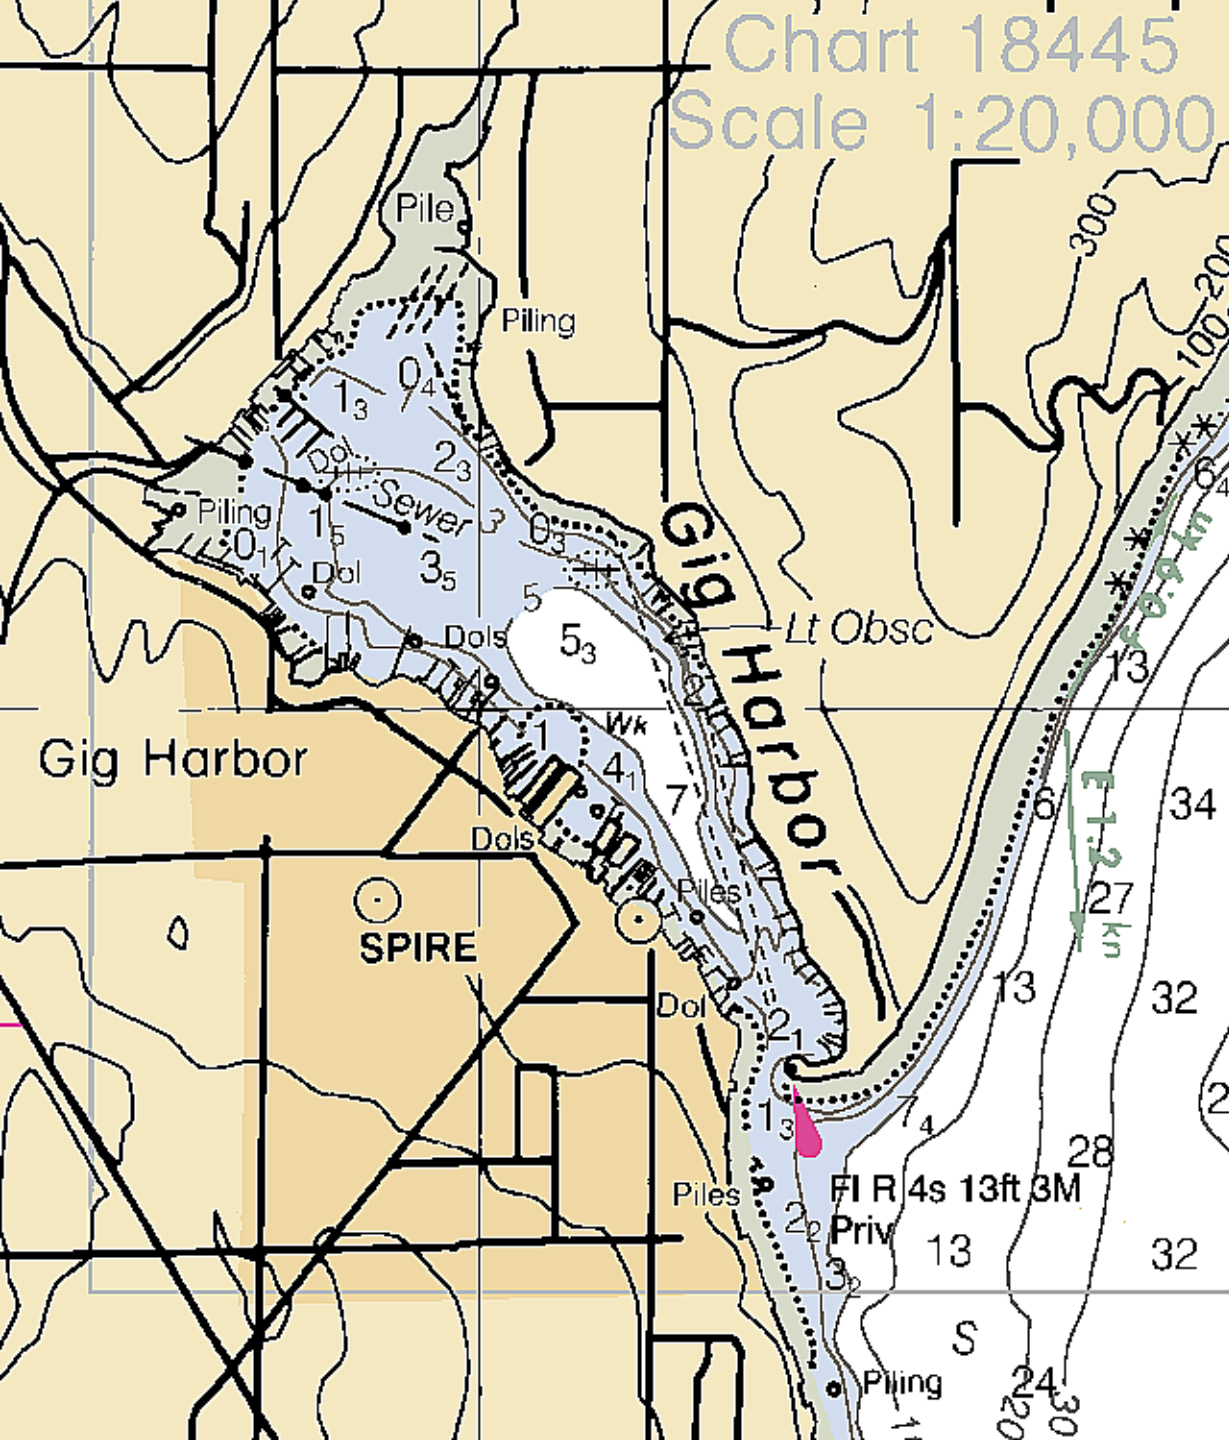

Chart 18445
Scale 1:20,000

Gig Harbor

by CARL TENNING

OFFERED BY
BREAKWATER
MARINA
YACHT SALES
(253) 752-6663
CALLING AT 752-0810

FE

FEB 7 2004

FEB 7 2004

JUL 23 2001

SEP 19 2001

SEP 19 2001

FEB 23 2005

FEB 23 2005

FEB 23 2005

FEB 23 2005

FEB 23 2005

LITA THERESA

In memory of the fishermen of Gig Harbor who have gone to sea at great risk, with passion and hard work, this statue is a tribute to an industry upon whose labor our community was founded.

LOST AT SEA

John Ancich, Jr.