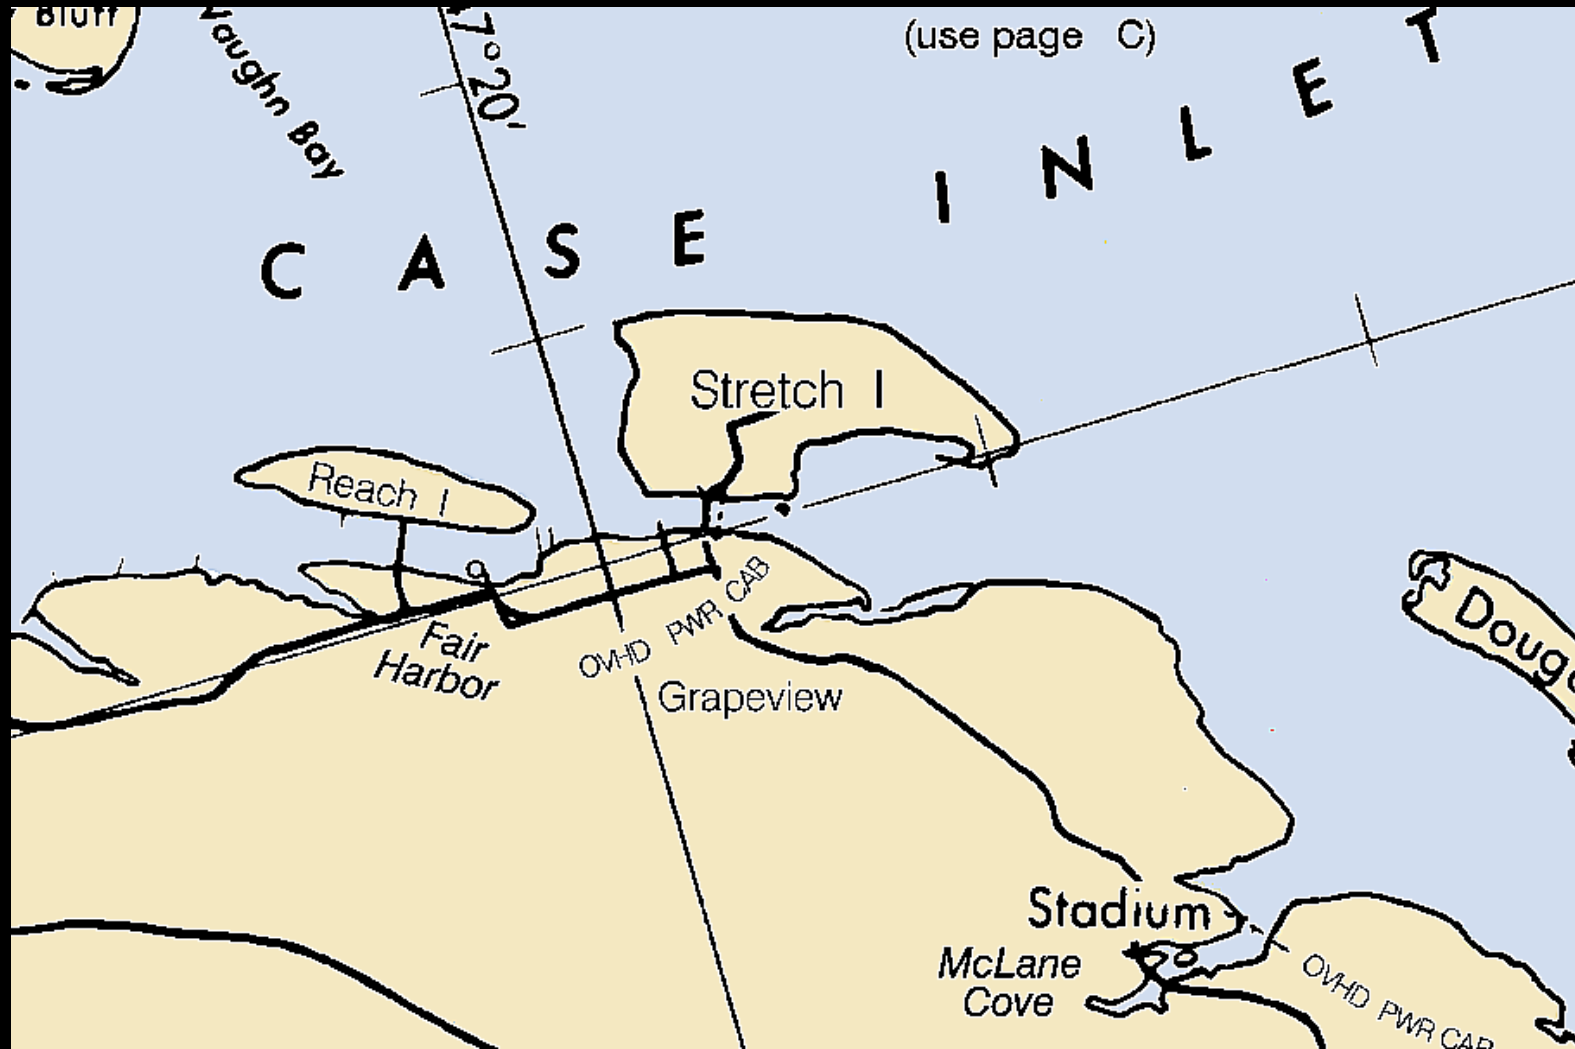

# Fair Harbor Marina

by CARL TENNING

**PORT OF GRAPEVIEW  
FAIR HARBOR  
PUBLIC BOAT LAUNCH**

- Boat Launch is open 5 AM to 10 PM
- Weight limit 40,000 LBS.
- No refueling on ramp or in parking area
- Do not drain hull on ramp
- Do not discharge fireworks
- Public restroom located in parking area

**PARKING AREA...**

...Across Grapeview Loop Rd. for trailers attached to vehicles and vehicles with hard launched boats.

*PLEASE OBSERVE*

**"NO WAKE" ZONES**

Mason County Ordinance 9-04-130

**PORT CONTACT:  
COMMISSIONER  
BOB ALLEN  
275-6610**

Fair Harbor  
MARINA

Please Keep  
Pets out of  
Planted Beds